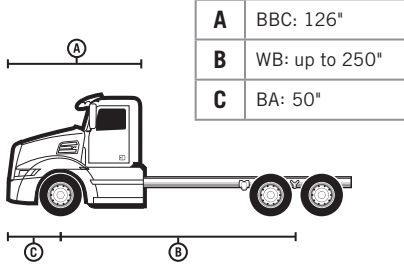

XE **5700**

XE EXTREME EFFICIENCY

Thanks to the Western Star 5700XE, aero has finally found its edge.

Built on the heritage of durability that comes with being a Western Star, and paired with an all-new design that's as efficient as it is aggressive, the 5700XE is set to make you money for years to come.

CAB

Standard galvanized steel with roped-in windshield

Severe Duty galvanized steel with roped-in or bonded windshield

CAB INTERIOR

Gray/Smoky Mountain Gray

Gray/Maple Leaf Red

Prairie Buckskin

Obsidian Black

GRILLE

Polished stainless steel with perforated steel bug/rock screen

Factory winter front option

BUMPER

Modular four-piece bumper with under-valance panel and polished stainless steel fascia

HEADLIGHTS

Modular three-piece headlights with projector beam halogen bulbs and LED marker lights

AIR INTAKE

Dual side hood air intakes with high capacity air cleaner

HVAC

Standard with two-stage filter system

ENGINE

Detroit™ DD13® 12.8L, 350-505HP, 1250-1850lb-ft.

Detroit™ DD15® 14.8L, 400-505HP, 1550-1750lb-ft.

Detroit™ DD16® 15.6L, 500-600HP, 1850-2050lb-ft.

TRANSMISSION

Detroit™ DT12™ Automated Manual Transmission

Eaton Fuller Manual (9, 10, 13, 15 and 18-speed)

FRONT AXLE

Detroit™ single 12,000-14,700 lbs; 16,000-18,000 lbs (straight truck only)

Hendrickson AIRTEK single 12,500 lbs

REAR AXLE

Detroit™ single 23,000 lbs

Detroit™ tandem 40,000-46,000 lbs

Meritor tandem 40,000-46,000 lbs

FRONT SUSPENSION

Taperleaf 12,000-18,000 lbs

Hendrickson AIRTEK 12,500 air suspension

REAR SUSPENSION

AirLiner® 23,000-46,000 lbs

BRAKES

Available drum and air disc

WABCO® 4S/4M, 6S/4M, 6S/6M Anti-lock Braking System (ABS) with and without traction control

SAFETY

Roll stability control

Enhanced stability control

WABCO® OnGuard radar with collision mitigation and adaptive cruise control

Bendix® AutoVue camera with lane departure warning

FRAME

Rugged single channel lightweight frame

Partial frame liners available

FUEL TANK

Aluminum 25" cylindrical 60-150 gallon (189-567 liter) RH or LH

Combination fuel/hydraulic tanks available in various sizes

DEF TANK

13 and 23 gallon (49 and 87 liter)